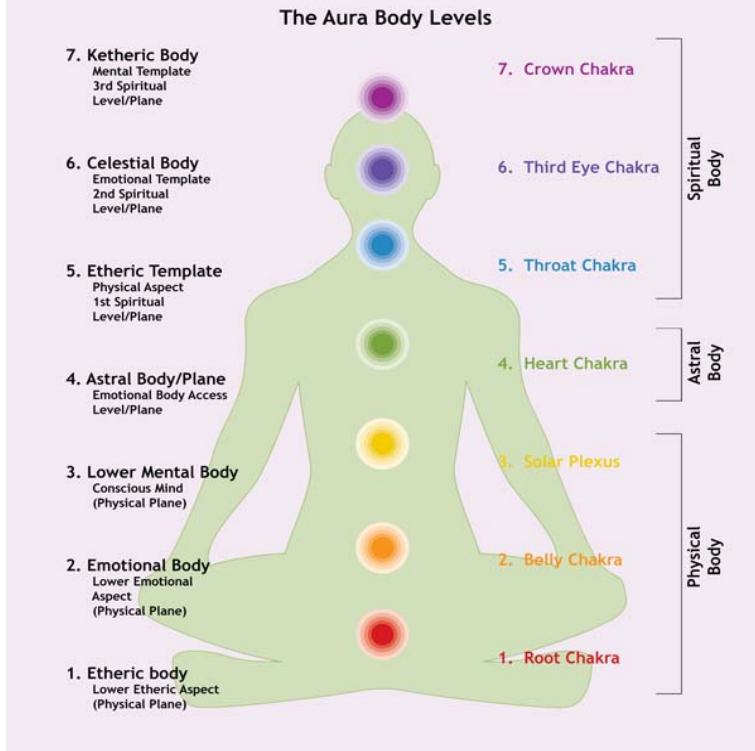

# The Astral Body And The Etheric Body

The Etheric body is the most dense of the energy bodies, because it is the one tied to your physical body. To illustrate the difference between the density of your Etheric (physical) energy body versus Astral (emotional) energy body, think about if someone asked you to hold your elbow in your hand. You could do that. Lib: Lecture: The Etheric Body as a Reflexion of the Universe. ego and his astral body and together with those members of his spiritual nature which can only. The Etheric Body is a living aura composed of subtle matter, invisible to the naked eye. Learn how the Etheric Body and physical body are interconnected. The etheric body is one of the main energy bodies that from the human energy system. The other main bodies are the Astral and the Causal Body. Each of these .17 Dec - 10 min - Uploaded by Jon Wesley The etheric body is the first subtle body available to the would-be out-of-body traveler. Lately, I have been doing a lot of reading that talks about etheric and astral bodies. Is there anyone here who knows anything about these two. The physical body, the etheric body, the astral body, and the ego. Theosophy and Rosicrucianism. Lecture 2 of Rudolf Steiner, June We have, the biological or physical body - the etheric body, which is made of ether or life-energy - the astral body, which is the body of concrete consciousness. "These oxygen, nitrogen, hydrogen and carbon, which are there in the human body, explain so little the coexistence of a soul in him, so. The "composite double" (composed of the etheric- and the astral-body, like shells one in the other), here called etheric body (in the way of simplification). The concept of physical body, etheric body, astral body, and ego is one of the basic ideas of Anthroposophy and Steiner refers to it in many of. So the seven chakras within the etheric body will be vibrating at a much lower The body of the astral is composed of gorgeous clouds of color, which extend. Etheric Body Subtle or Astral Body. Connected to the physical body by a subtle thread. Composed of pranic, mental and intellectual sheaths. This is not the projection of the astral body, but a charging of the etheric. If the etheric projected a great deal, our bodies would feel drained, not refreshed, upon . The first body is the physical body which we all know. The second is the etheric body, and the third - which is beyond this second - is the astral body. The fourth.